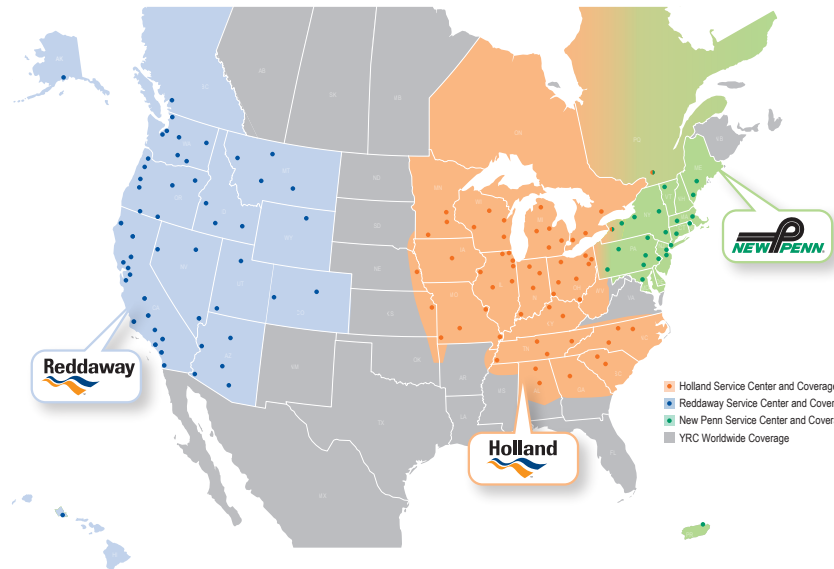

Holland
 750 East 40th Street
 Holland, MI 49423
 hollandregional.com
 800-456-6322

Reddaway
 16277 S.E. 130th Avenue
 Clackamas, OR 97015
 reddawayregional.com
 888-420-8960

New Penn
 625 South Fifth Avenue
 Lebanon, PA 17042
 newpenn.com
 800-285-5000

National Tractor Parts Dealer Association has negotiated special rates with Holland, Reddaway, and New Penn for your regional shipments. Each carrier leads their geographic regions in next-day delivery, quality handling, and on-time performance. Be sure to **activate your savings** today online, by phone, fax, or email!

LTL

- Next-Day
- Intra-Metro Areas
- 2nd Day / Regional
- Cross-Border Canada
- Inter-Regional (for National coverage)
- Offshore (Alaska, Puerto Rico, Hawaii)

Guaranteed Precision™

- Before 9:00 a.m.
- Before Noon
- Before 3:30 p.m.
- Hour-Specific Window (1 or more)
- Day-Specific Window (1 or more) *
- Guaranteed 4 Free (no fees) *